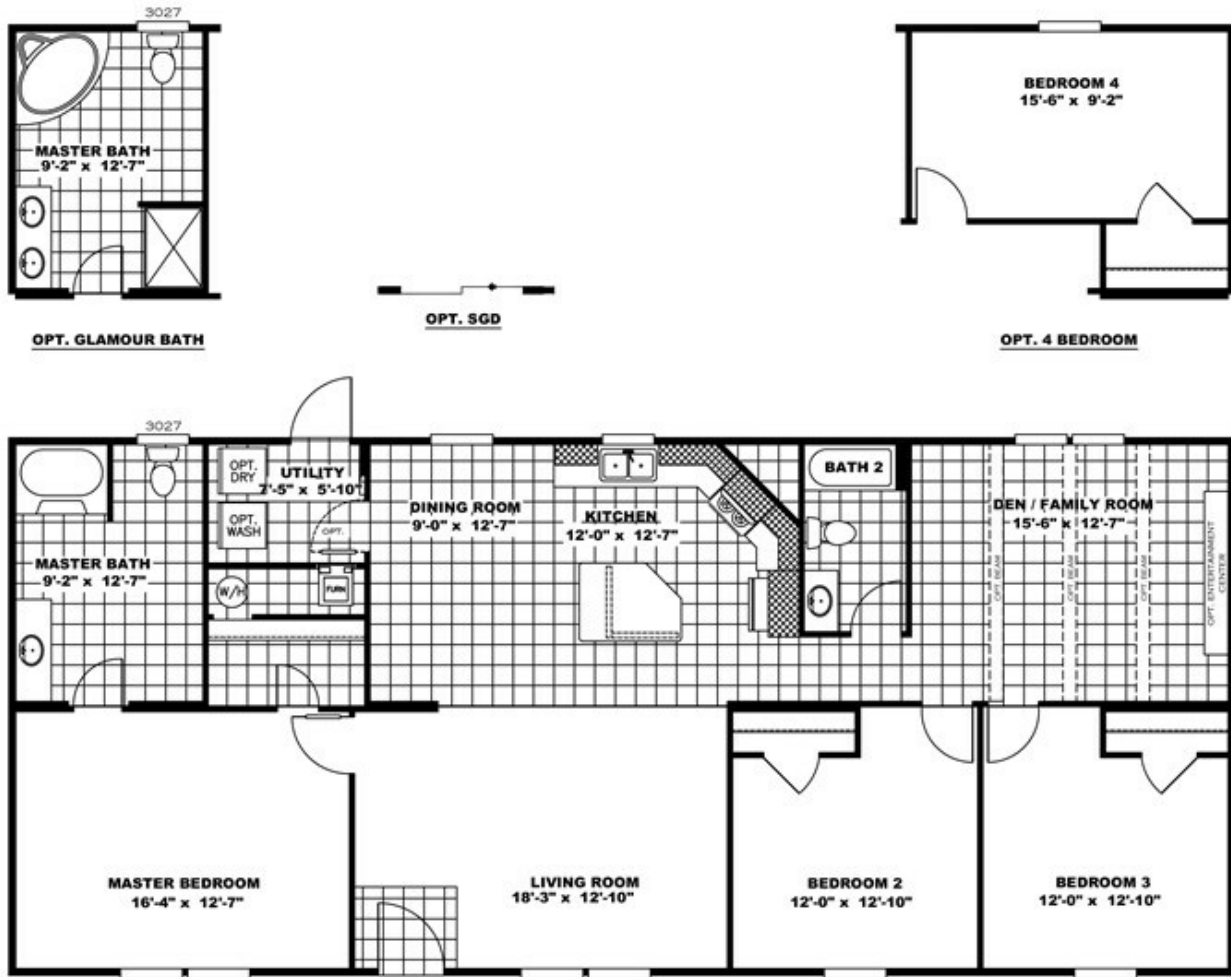

The Brainchild

Model number: 34TRA28603AH17

3 beds • 2 baths • 1680 sq.ft. • 28' width • 60' depth

Our home building facilities invest in continuous product and process improvements. Plans, dimensions, features, materials, specifications and availability are subject to change without notice or obligation. Renderings and floor plans are representative likenesses of our homes and may differ from the actual homes. We invite you to tour a Home Center near you and inspect the highest value in quality housing available or call (865) 688-6110 to speak with a