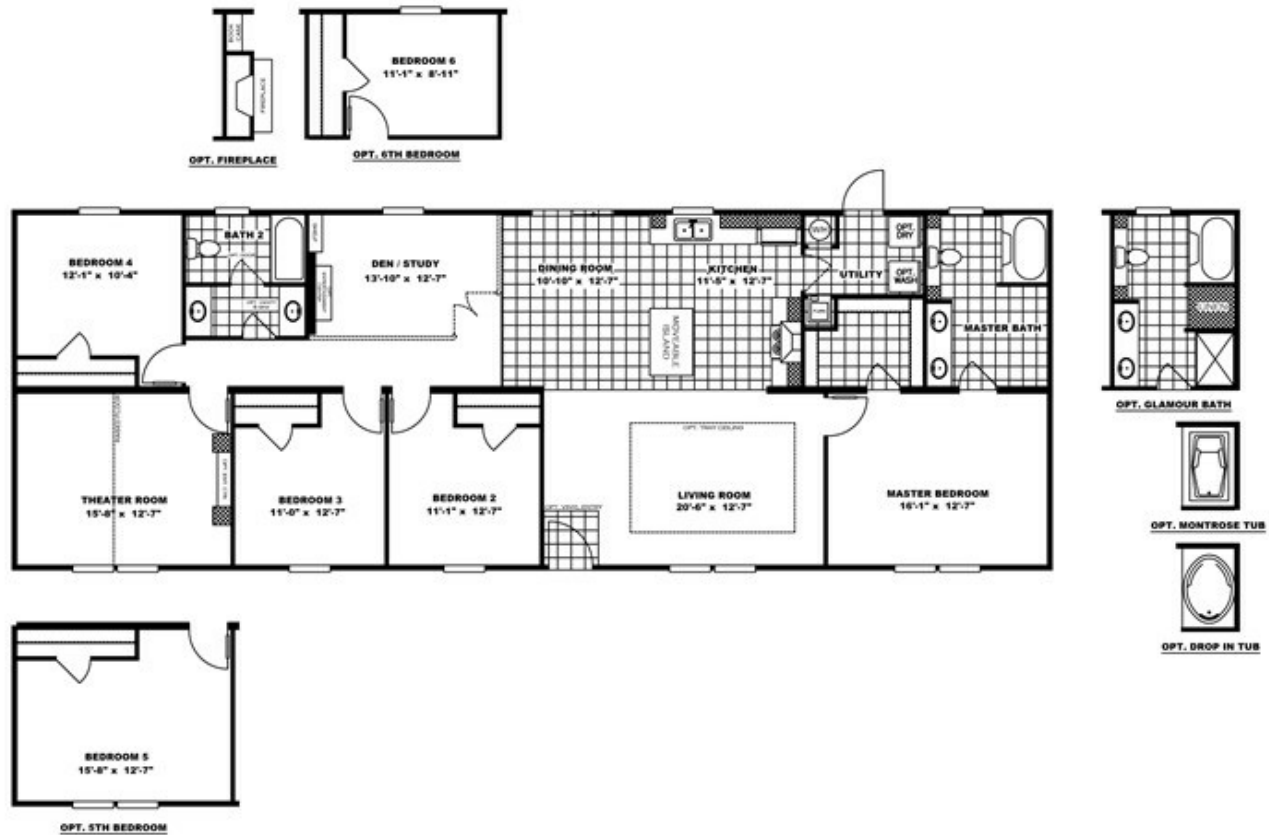

# the JEFFERSON

**the JEFFERSON** Model number: 34IHL28764AH18

4 beds • 3 baths • 2128 sq.ft. • 28' width • 76' depth

Our home building facilities invest in continuous product and process improvements. Plans, dimensions, features, materials, specifications and availability are subject to change without notice or obligation. Renderings and floor plans are representative likenesses of our homes and may differ from the actual homes. We invite you to tour a Home Center near you and inspect the highest value in quality housing available or call (865) 688-6110 to speak with a Home Consultant. Copyright 2017, CMH. All rights reserved.