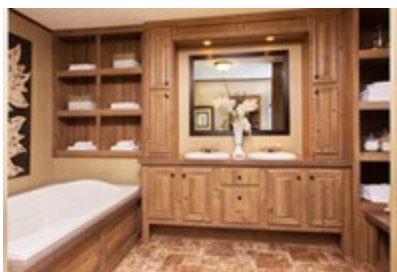

THE HANCOCK

THE HANCOCK Model number: 34IHL28765AH18

4 beds • 2 baths • 2128 sq.ft. • 28' width • 76' depth

Our home building facilities invest in continuous product and process improvements. Plans, dimensions, features, materials, specifications and availability are subject to change without notice or obligation. Renderings and floor plans are representative likenesses of our homes and may differ from the actual homes. We invite you to tour a Home Center near you and inspect the highest value in quality housing available or call (865) 688-6110 to speak with a Home Consultant. Copyright 2017, CMH. All rights reserved.