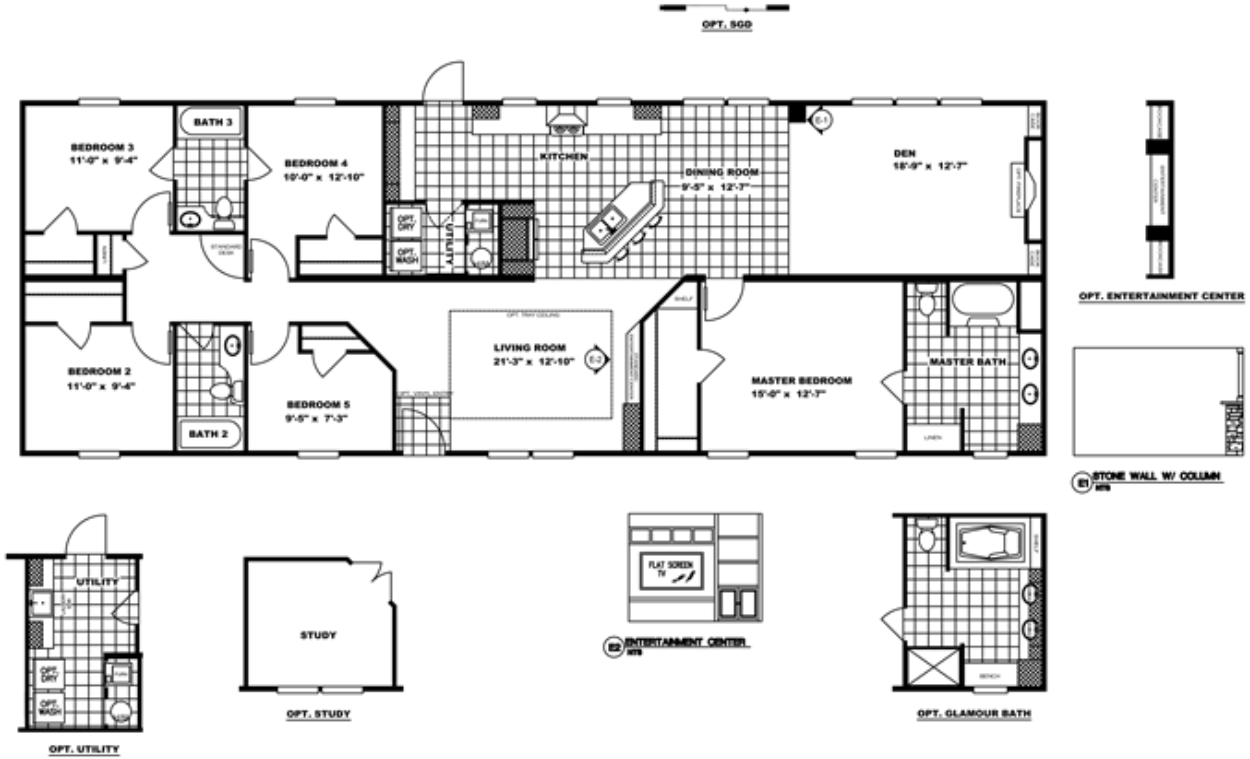

THE HANCOCK

THE HANCOCK Model number: 34IHL28765AH18

4 beds • 2 baths • 2128 sq.ft. • 28' width • 76' depth

Our home building facilities invest in continuous product and process improvements. Plans, dimensions, features, materials, specifications and availability are subject to change without notice or obligation. Renderings and floor plans are representative likenesses of our homes and may differ from the actual homes. We invite you to tour a Home Center near you and inspect the highest value in quality housing available or call (865) 688-6110 to speak with a Home Consultant. Copyright 2017, CMH. All rights reserved.