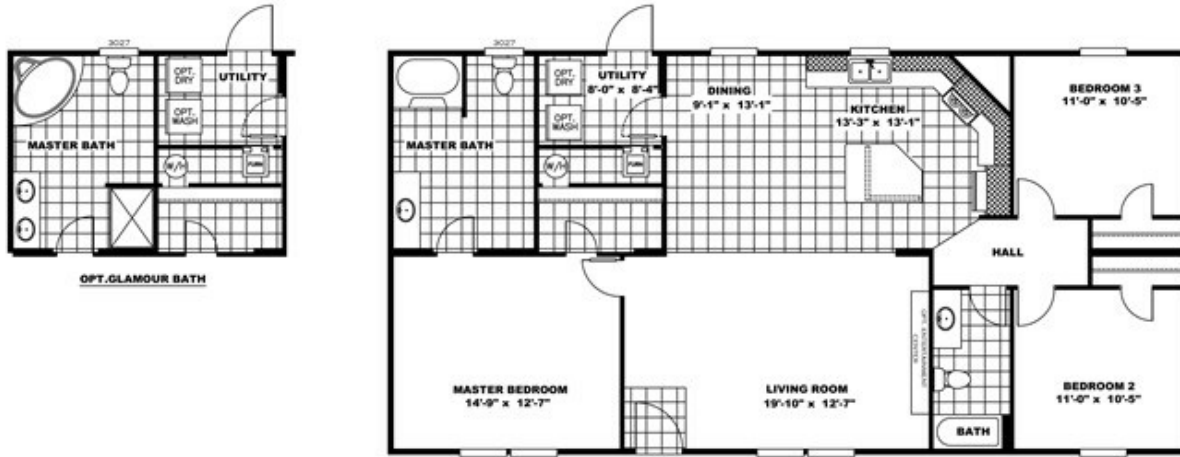

THE TRADITION 52

THE TRADITION 52 Model number: 34TRA28523AH18

3 beds • 2 baths • 1456 sq.ft. • 28' width • 52' depth

Our home building facilities invest in continuous product and process improvements. Plans, dimensions, features, materials, specifications and availability are subject to change without notice or obligation. Renderings and floor plans are representative likenesses of our homes and may differ from the actual homes. We invite you to tour a Home Center near you and inspect the highest value in quality housing available or call (865) 688-6110 to speak with a Home Consultant. Copyright 2017, CMH. All rights reserved.