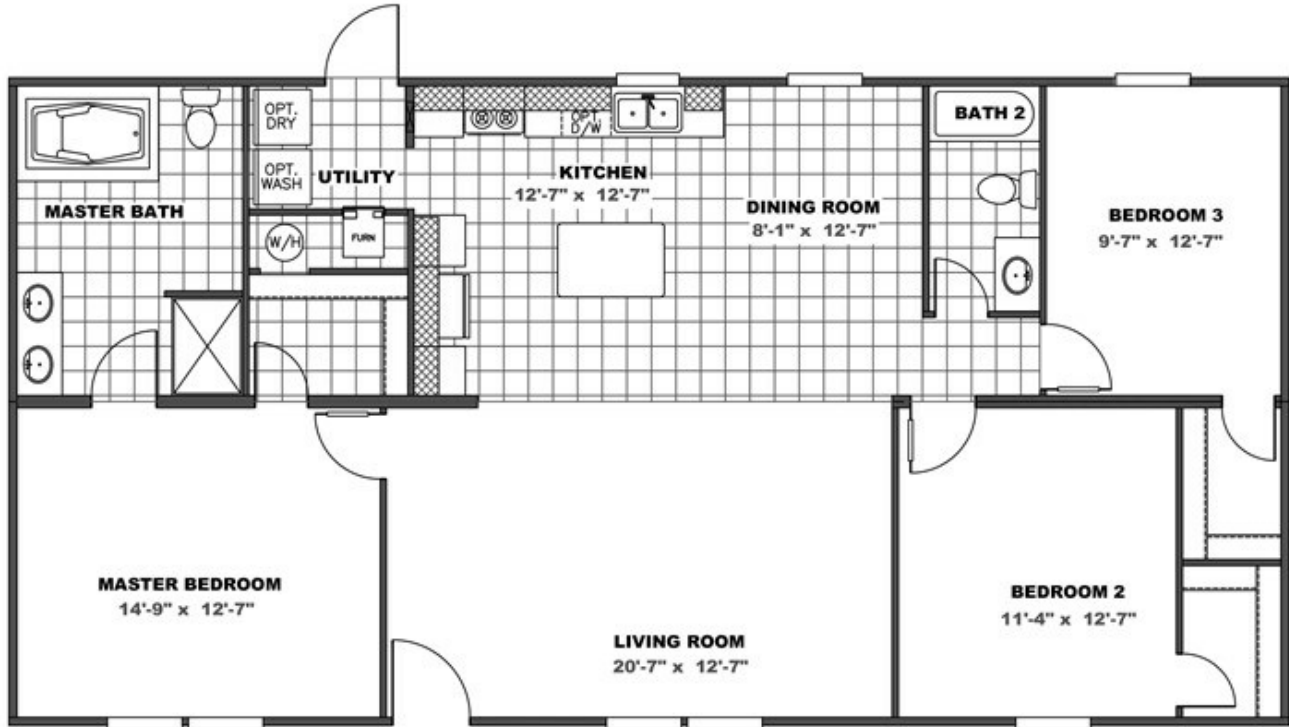

THE EAGLE 52

THE EAGLE 52 Model number: 34EGL28523AH18

3 beds • 2 baths • 1456 sq.ft. • 28' width • 52' depth

Our home building facilities invest in continuous product and process improvements. Plans, dimensions, features, materials, specifications and availability are subject to change without notice or obligation. Renderings and floor plans are representative likenesses of our homes and may differ from the actual homes. We invite you to tour a Home Center near you and inspect the highest value in quality housing available or call (865) 688-6110 to speak with a Home Consultant. Copyright 2017,