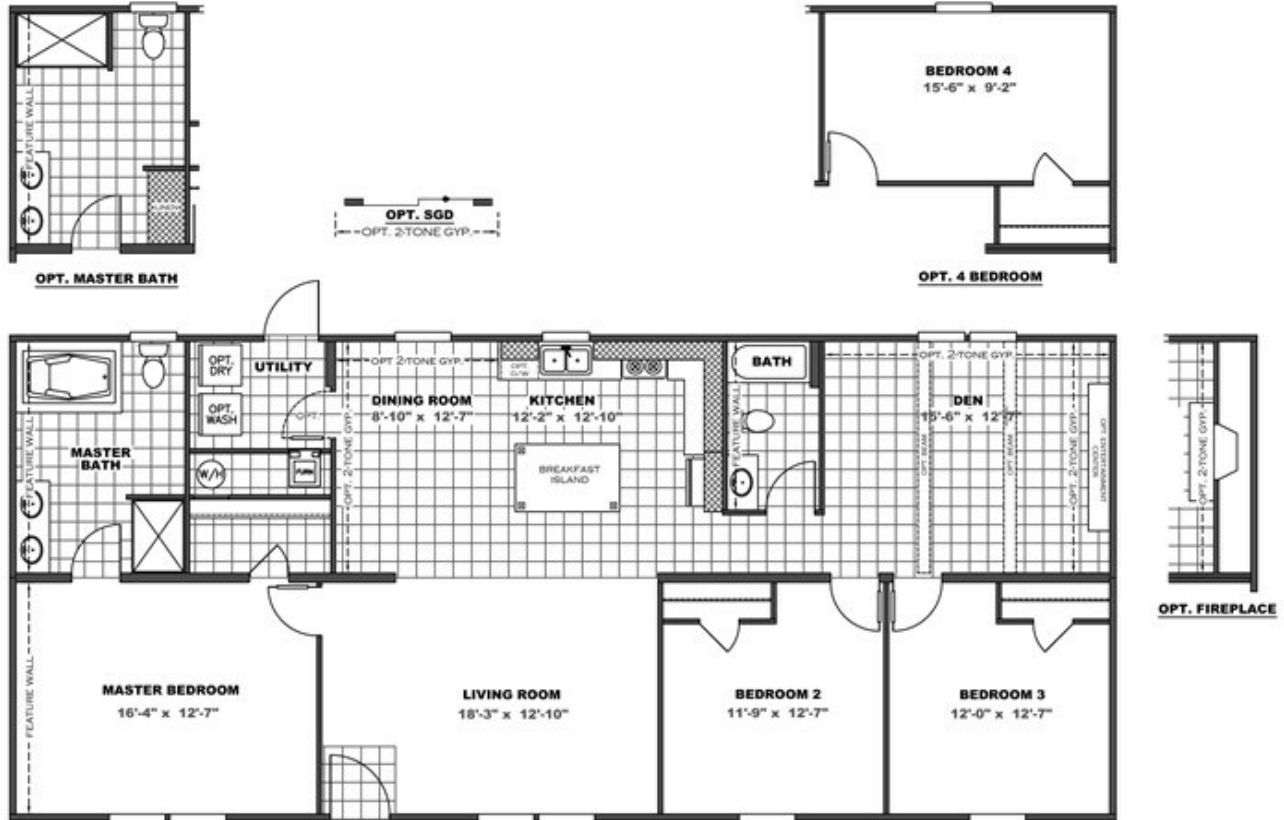

TRADITION 60B

Model number: 34TRA28603BH18

3 beds • 2 baths • 1680 sq.ft. • 28' width • 60' depth

Our home building facilities invest in continuous product and process improvements. Plans, dimensions, features, materials, specifications and availability are subject to change without notice or obligation. Renderings and floor plans are representative likenesses of our homes and may differ from the actual homes. We invite you to tour a Home Center near you and inspect the highest value in quality housing available or call (865) 688-6110 to speak with a Home Consultant. Copyright 2017,