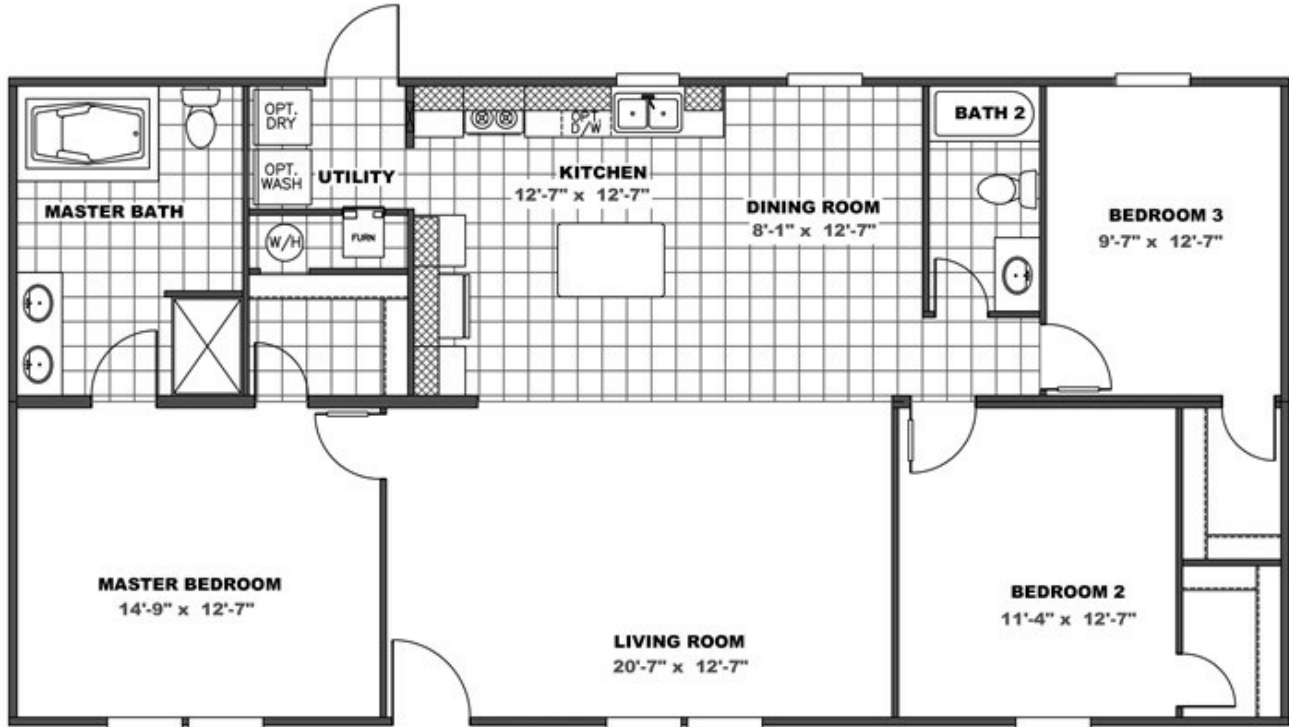

# THE EAGLE 52

# THE EAGLE 52 Model number: 34EGL28523AH18

3 beds • 2 baths • 1456 sq.ft. • 28' width • 52' depth

Our home building facilities invest in continuous product and process improvements. Plans, dimensions, features, materials, specifications and availability are subject to change without notice or obligation. Renderings and floor plans are representative likenesses of our homes and may differ from the actual homes. We invite you to tour a Home Center near you and inspect the highest value in quality housing available or call (865) 688-6110 to speak with a Home Consultant. Copyright 2017,