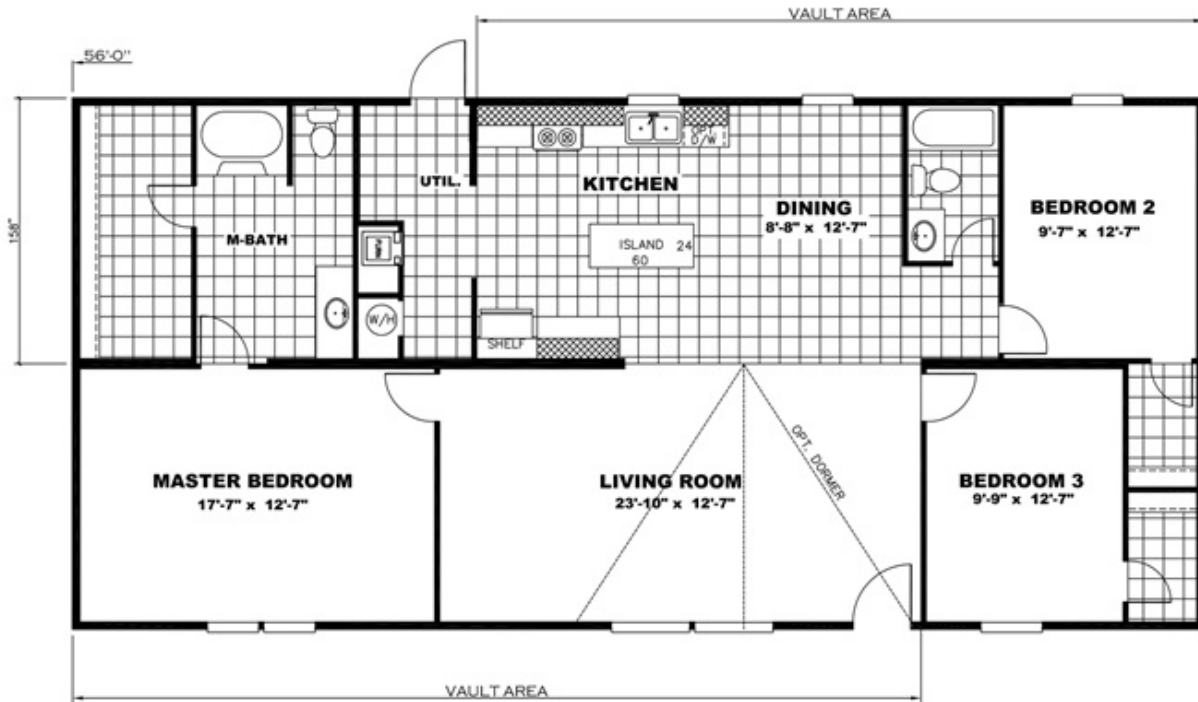

THRILL Model number: 21TRU28563RH18

3 beds • 2 baths • 1568 sq.ft. • 28' width • 56' depth

Our home building facilities invest in continuous product and process improvements. Plans, dimensions, features, materials, specifications and availability are subject to change without notice or obligation. Renderings and floor plans are representative likenesses of our homes and may differ from the actual homes. We invite you to tour a Home Center near you and inspect the highest value in quality housing available or call (865) 688-6110 to speak with a Home Consultant. Copyright 2017, CMH. All rights reserved.