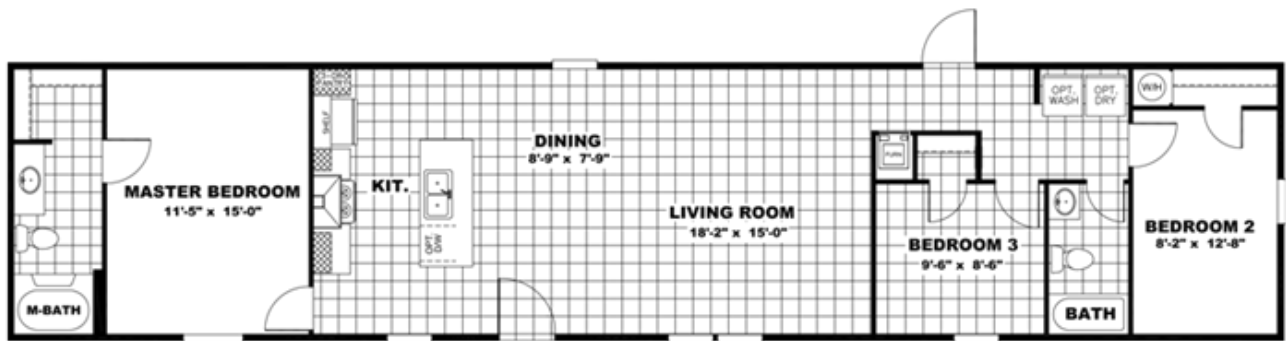

THE BREEZE

THE BREEZE

Model number: 22SSP16723AH17

3 beds • 2 baths • 1152 sq.ft. • 16' width • 72' depth

Our home building facilities invest in continuous product and process improvements. Plans, dimensions, features, materials, specifications and availability are subject to change without notice or obligation. Renderings and floor plans are representative likenesses of our homes and may differ from the actual homes. We invite you to tour a Home Center near you and inspect the highest value in quality housing available or call (865) 688-6110 to speak with a Home Consultant. Copyright 2017, CMH. All rights reserved.