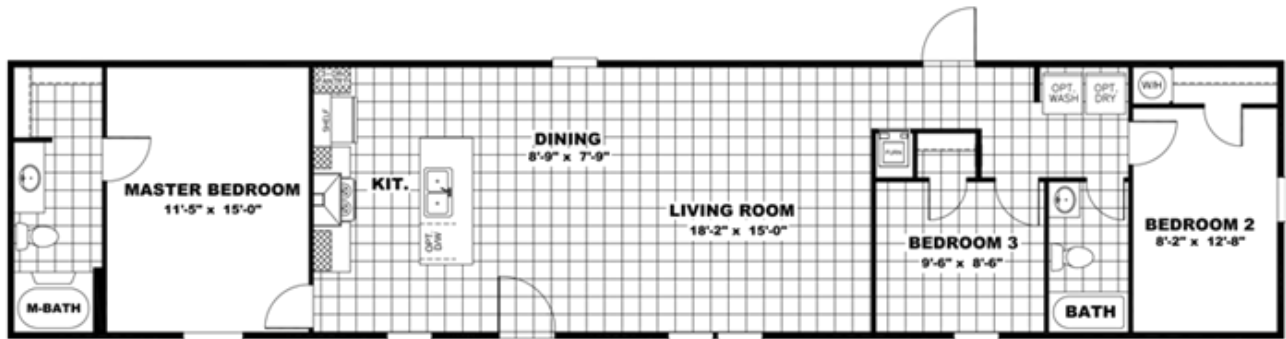

THE BREEZE 72 Model number: 22SSP16723AH18

3 beds • 2 baths • 1152 sq.ft. • 16' width • 72' depth

Our home building facilities invest in continuous product and process improvements. Plans, dimensions, features, materials, specifications and availability are subject to change without notice or obligation. Renderings and floor plans are representative likenesses of our homes and may differ from the actual homes. We invite you to tour a Home Center near you and inspect the highest value in quality housing available or call (865) 688-6110 to speak with a Home Consultant. Copyright 2017, CMH. All rights reserved.