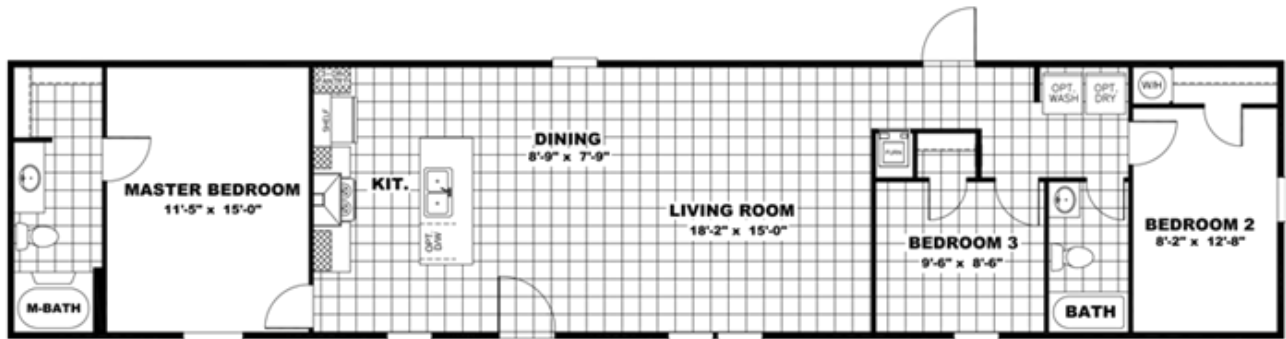

# THE BREEZE 72 Model number: 22SSP16723AH18

3 beds • 2 baths • 1152 sq.ft. • 16' width • 72' depth

Our home building facilities invest in continuous product and process improvements. Plans, dimensions, features, materials, specifications and availability are subject to change without notice or obligation. Renderings and floor plans are representative likenesses of our homes and may differ from the actual homes. We invite you to tour a Home Center near you and inspect the highest value in quality housing available or call (865) 688-6110 to speak with a Home Consultant. Copyright 2017, CMH. All rights reserved.