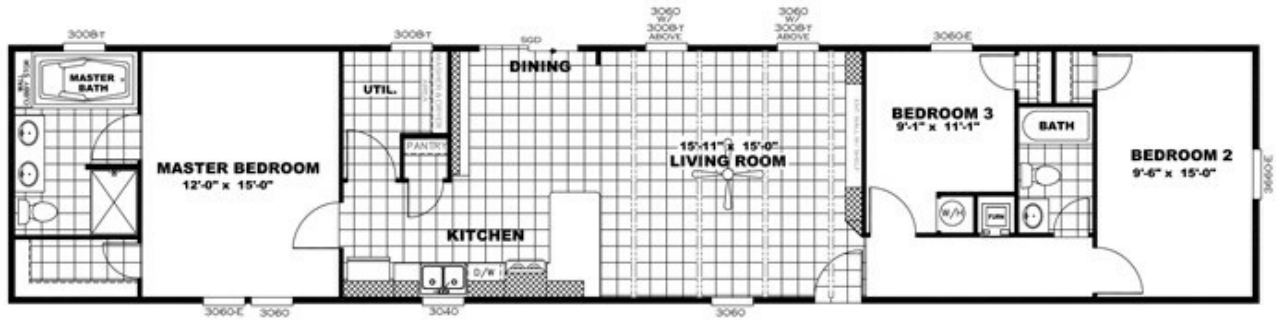

THE ANNIVERSARY 76

THE ANNIVERSARY 76 Model number: 22ANV16763AH18

3 beds • 2 baths • 1216 sq.ft. • 16' width • 76' depth

Our home building facilities invest in continuous product and process improvements. Plans, dimensions, features, materials, specifications and availability are subject to change without notice or obligation. Renderings and floor plans are representative likenesses of our homes and may differ from the actual homes. We invite you to tour a Home Center near you and inspect the highest value in quality housing available or call (865) 688-6110 to speak with a Home Consultant. Copyright 2017, CMH. All rights reserved.