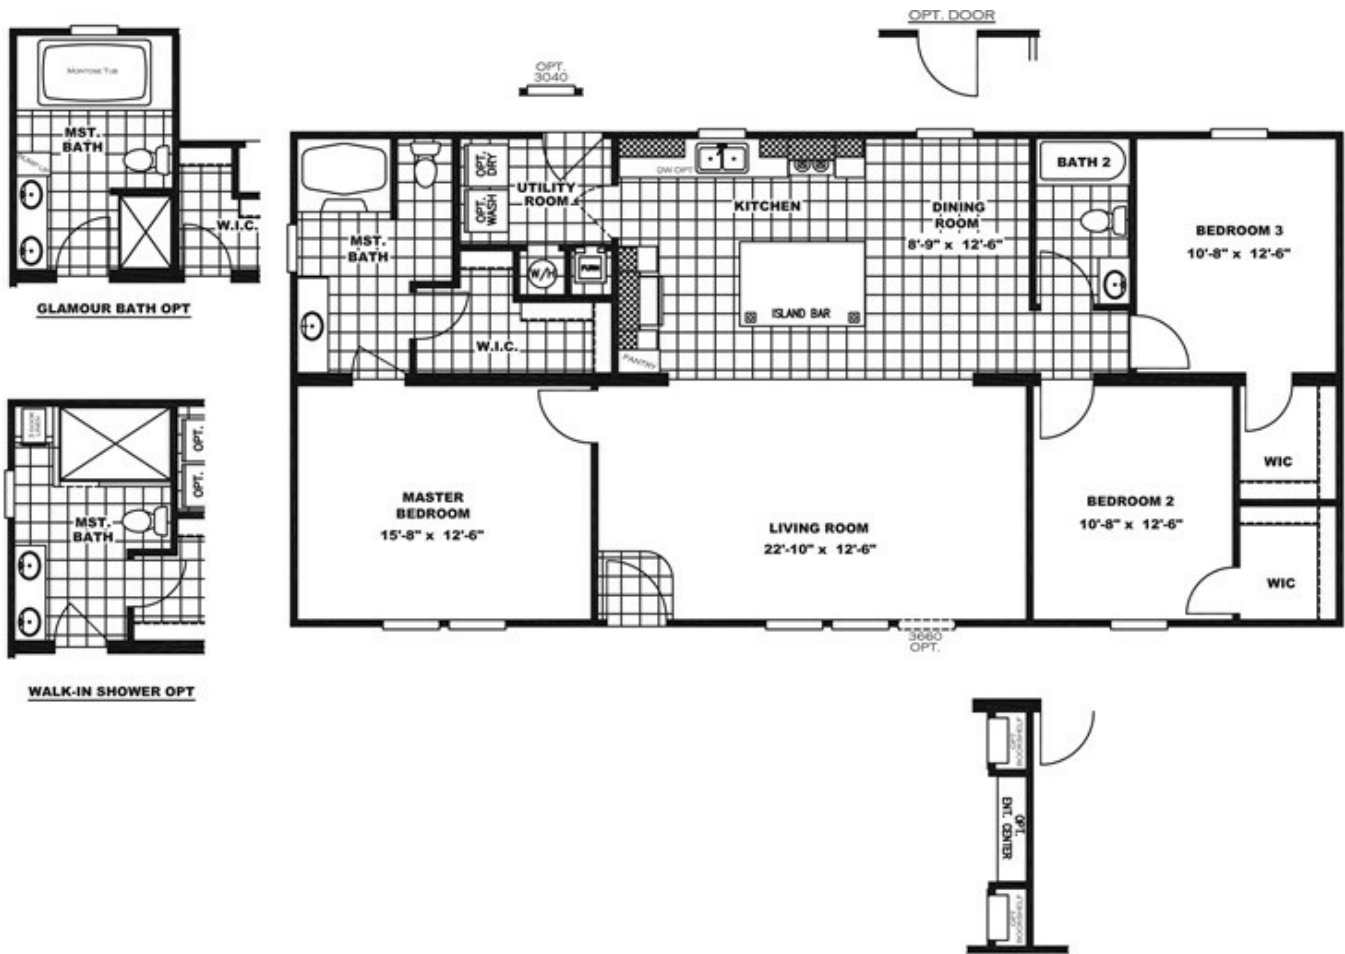

The Cherokee

The Cherokee Floor plan number: CLR030984TNAB
3 beds • 2 baths • 1568 sq.ft. • 28' width • 56' depth

Our home building facilities invest in continuous product and process improvements. Plans, dimensions, features, materials, specifications and availability are subject to change without notice or obligation. Renderings and floor plans are representative likenesses of our homes and may differ from the actual homes. We invite you to tour a Home Center near you and inspect the highest value in quality housing available or call (865) 688-6110 to speak with a Home Consultant. Copyright 2017, CMH. All rights reserved.