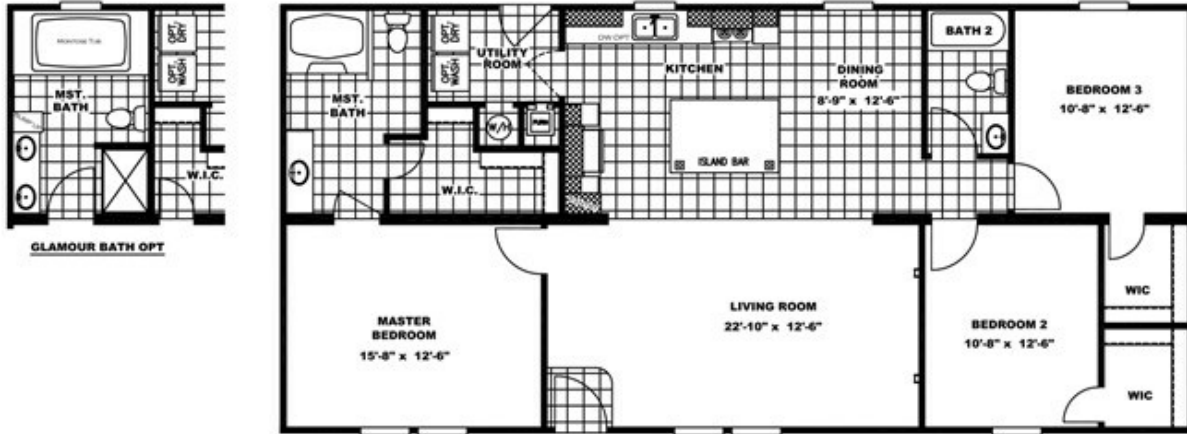

The Cherokee

The Cherokee

Model number: 25SPL28563BH17

3 beds • 2 baths • 1568 sq.ft. • 28' width • 56' depth

Our home building facilities invest in continuous product and process improvements. Plans, dimensions, features, materials, specifications and availability are subject to change without notice or obligation. Renderings and floor plans are representative likenesses of our homes and may differ from the actual homes. We invite you to tour a Home Center near you and inspect the highest value in quality housing available or call (865) 688-6110 to speak with a Home Consultant. Copyright 2017, CMH. All rights reserved.