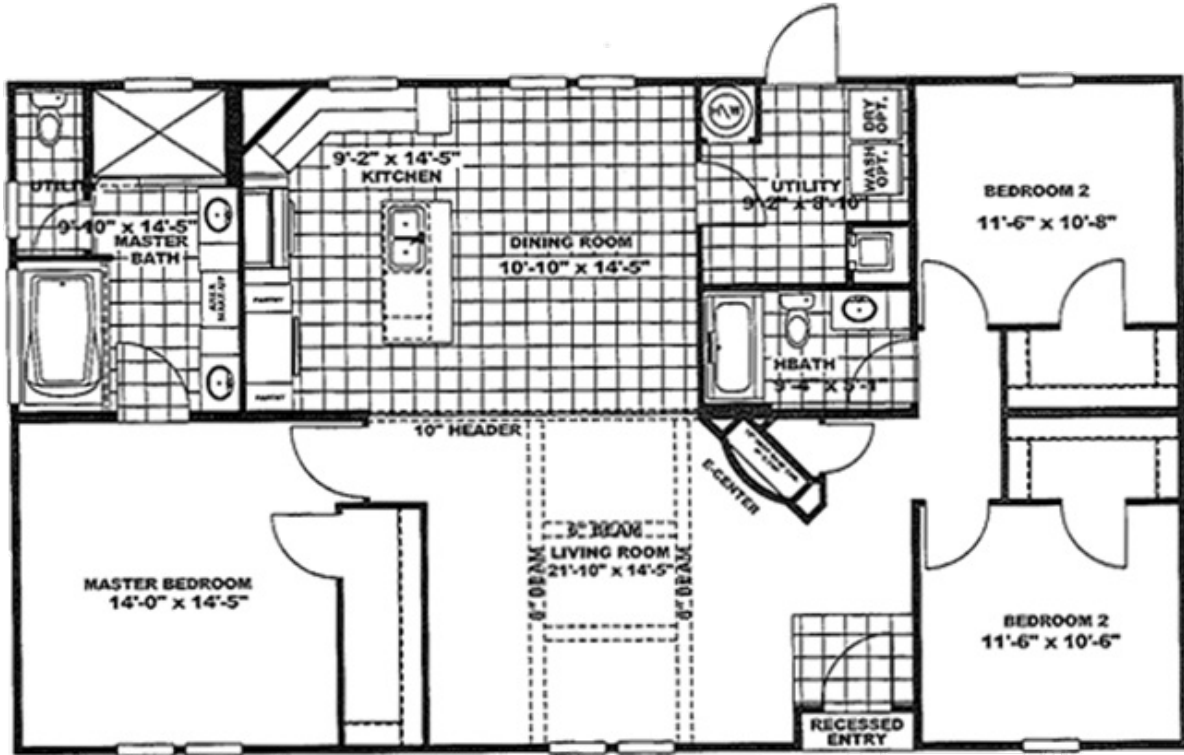

The Cakehouse

The Cakehouse Model number: 27FRE32523AH17

3 beds • 2 baths • 1664 sq.ft. • 32' width • 52' depth

Our home building facilities invest in continuous product and process improvements. Plans, dimensions, features, materials, specifications and availability are subject to change without notice or obligation. Renderings and floor plans are representative likenesses of our homes and may differ from the actual homes. We invite you to tour a Home Center near you and inspect the highest value in quality housing available or call (865) 688-6110 to speak with a Home Consultant. Copyright 2017, CMH. All rights reserved.