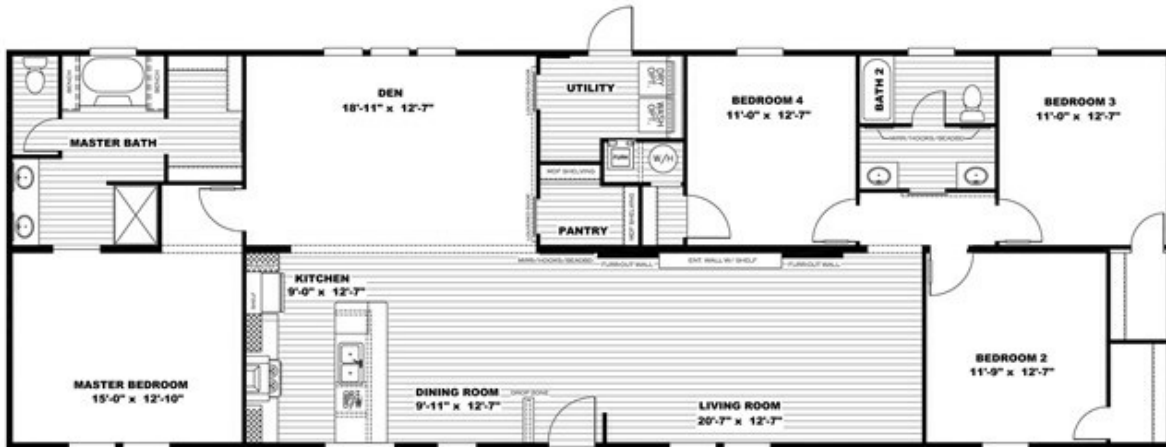

# THE BREEZE II

# THE BREEZE II

Model number: 46SSP28764AH18

4 beds • 2 baths • 2128 sq.ft. • 28' width • 76' depth

Our home building facilities invest in continuous product and process improvements. Plans, dimensions, features, materials, specifications and availability are subject to change without notice or obligation. Renderings and floor plans are representative likenesses of our homes and may differ from the actual homes. We invite you to tour a Home Center near you and inspect the highest value in quality housing available or call (865) 688-6110 to speak with a Home Consultant. Copyright 2017, CMH. All rights reserved.