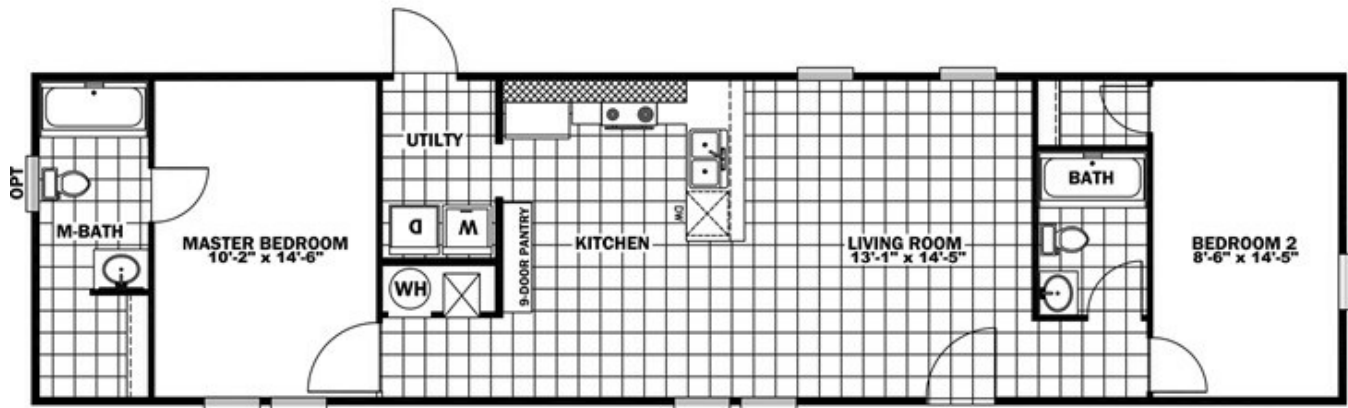

ET PHONE HOME

ET PHONE HOME

Model number: 46ECL16602AH18

2 beds • 2 baths • 960 sq.ft. • 16' width • 60' depth

Our home building facilities invest in continuous product and process improvements. Plans, dimensions, features, materials, specifications and availability are subject to change without notice or obligation. Renderings and floor plans are representative likenesses of our homes and may differ from the actual homes. We invite you to tour a Home Center near you and inspect the highest value in quality housing available or call (865) 688-6110 to speak with a Home Consultant. Copyright 2017, CMH. All rights reserved.