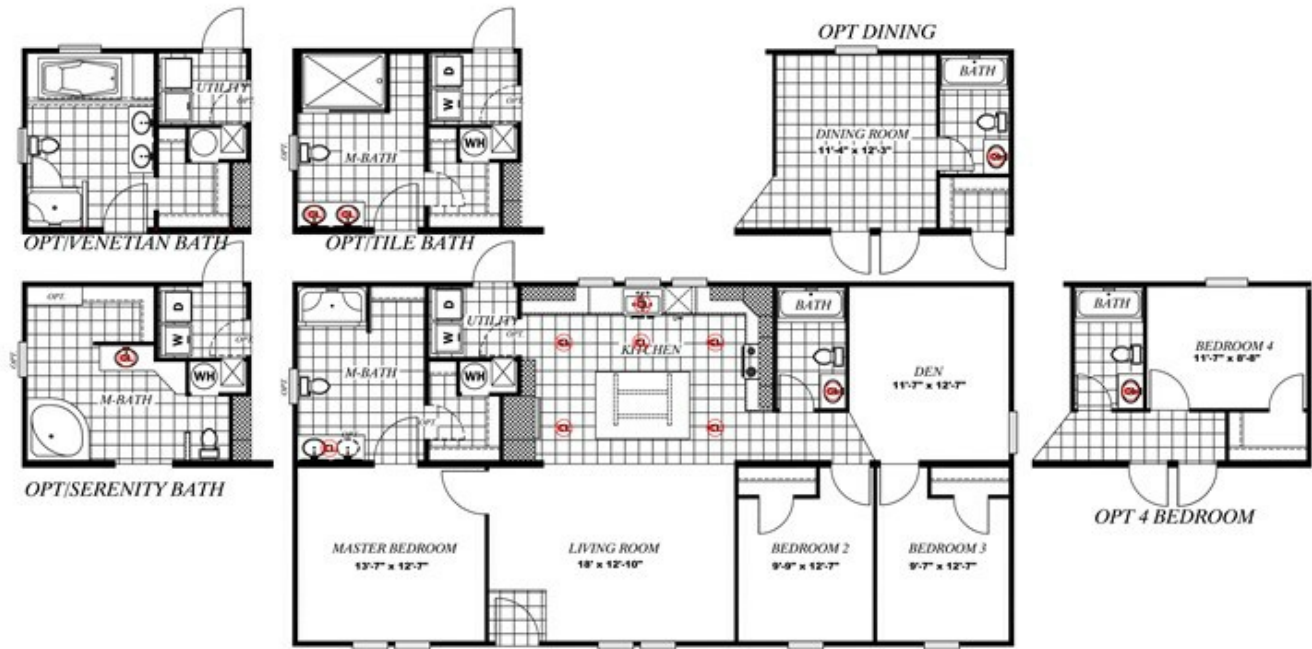

NAVIGATOR

Model number: 46NXT28523AH18

3 beds • 2 baths • 1456 sq.ft. • 28' width • 52' depth

Our home building facilities invest in continuous product and process improvements. Plans, dimensions, features, materials, specifications and availability are subject to change without notice or obligation. Renderings and floor plans are representative likenesses of our homes and may differ from the actual homes. We invite you to tour a Home Center near you and inspect the highest value in quality housing available or call (865) 688-6110 to speak with a Home Consultant. Copyright 2017, CMH. All rights reserved.