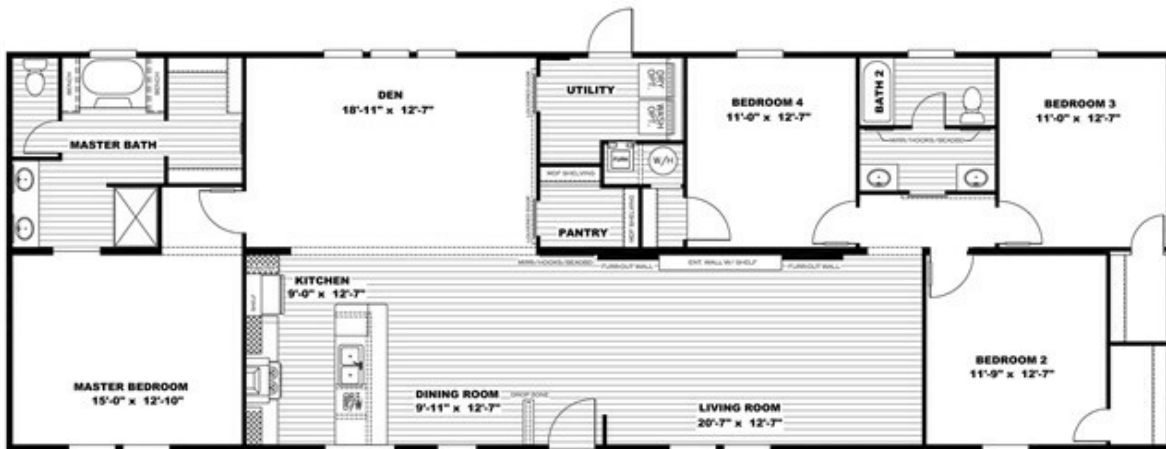

# THE BREEZE II

# THE BREEZE II

Model number: 46SSP28764AH18

4 beds • 2 baths • 2128 sq.ft. • 28' width • 76' depth

Our home building facilities invest in continuous product and process improvements. Plans, dimensions, features, materials, specifications and availability are subject to change without notice or obligation. Renderings and floor plans are representative likenesses of our homes and may differ from the actual homes. We invite you to tour a Home Center near you and inspect the highest value in quality housing available or call (865) 688-6110 to speak with a Home Consultant. Copyright 2017, CMH. All rights reserved.